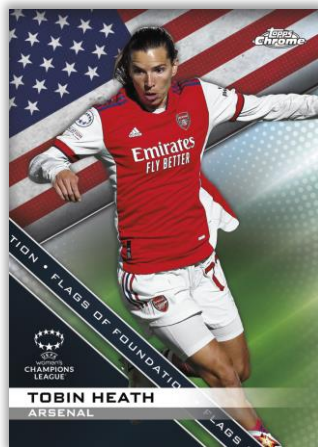

Flags of Foundation

Available Spring 2022!