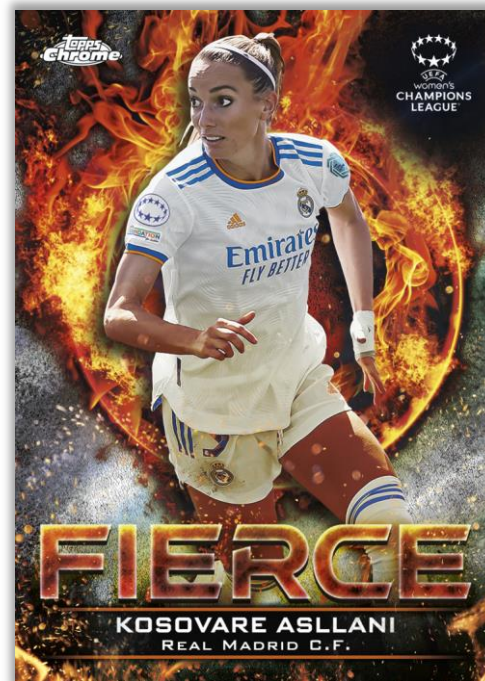

Flags of Foundation – 1:9 Packs

- Orange Wave Refractor Parallel: sequentially #’d to 25.
- Red Refractor Parallel: sequentially #’d to 5.
- SuperFractor Parallel: numbered #’d 1-of-1.

Goal Machines – 1:18 Packs

- Orange Wave Refractor Parallel: sequentially #’d to 25.
- Red Refractor Parallel: sequentially #’d to 5.
- SuperFractor Parallel: numbered #’d 1-of-1.

Fierce – 1:108 Packs

- Orange Wave Refractor Parallel: sequentially #’d to 25.
- Red Refractor Parallel: sequentially #’d to 5.
- SuperFractor Parallel: numbered #’d 1-of-1.