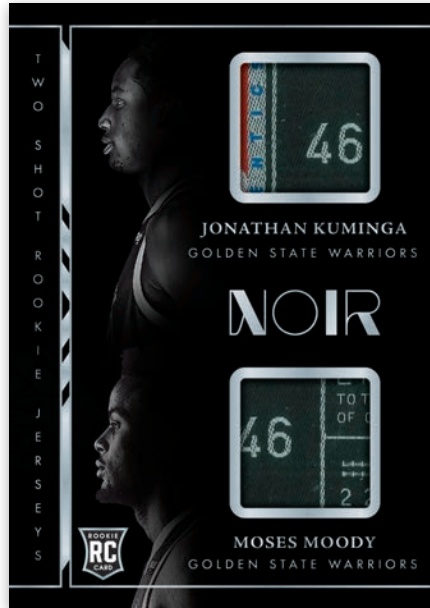

Find 4 Autographs in each Hobby Box which could include autographs sets such as Rookie Patch Autographs, Spotlight Signatures, and the very popular Spotlight Signatures!

Card images are solely for the purpose of design display.

**VINTAGE ART**

Card images are solely for the purpose of design display.

**SPLIT SCREEN**

Card images are solely for the purpose of design display.

**FEATURE LENGTH**

Metal Framed inserts include Base and Rookie Metal Frame Statement Edition, Vintage Art, Feature Length, Split Screen, and brand new SLAM! Kicks.

Card images are solely for the purpose of design display.

Card images are solely for the purpose of design display.

Card images are solely for the purpose of design display.

**DISH NIGHT MEMORABILIA PRIME**

**TWO SHOT ROOKIE JERSEYS TAGS**

**NEWSREELS JERSEYS PRIME**

Find 3 memorabilia cards per box that include various sets with Prime and Super Prime pieces!