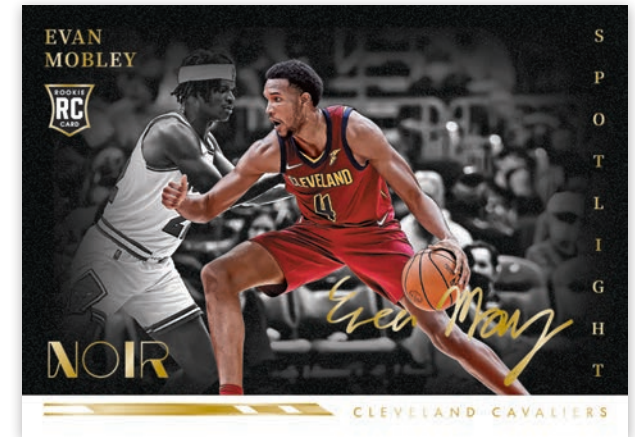

# NOIR

EVAN MOBLEY

2021-22 **NOIR BK** BASKETBALL

NBA TRADING CARDS · HOBBY

PANINI

帕尼尼 © 2021 Panini America, Inc. © 2021 NBA Properties, Inc. All Rights Reserved.

© 2021 the National Basketball Players Association. All rights reserved. Produced in the USA.

**SPOTLIGHT SIGNATURES VERTICAL**

Card images are solely for the purpose of design display.

**SNEAKER SPOTLIGHT SIGNATURES**

Card images are solely for the purpose of design display.

**SPOTLIGHT SIGNATURES HORIZONTAL**

Find 4 Autographs in each Hobby Box which could include autographs sets such as Rookie Patch Autographs, Spotlight Signatures, and the very popular Spotlight Signatures!

Card images are solely for the purpose of design display.